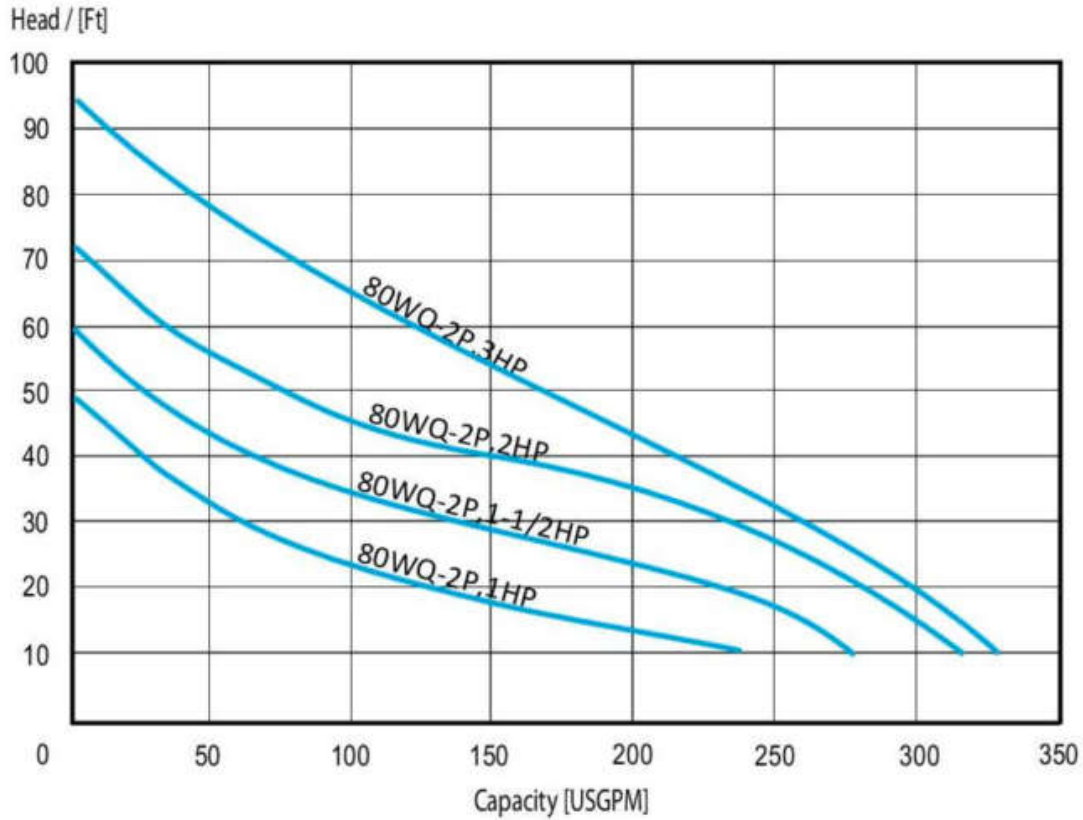

80WQ-2P 3" Single-Vane Sewage Pumps

PERFORMANCE CURVE

PUMP SIZE